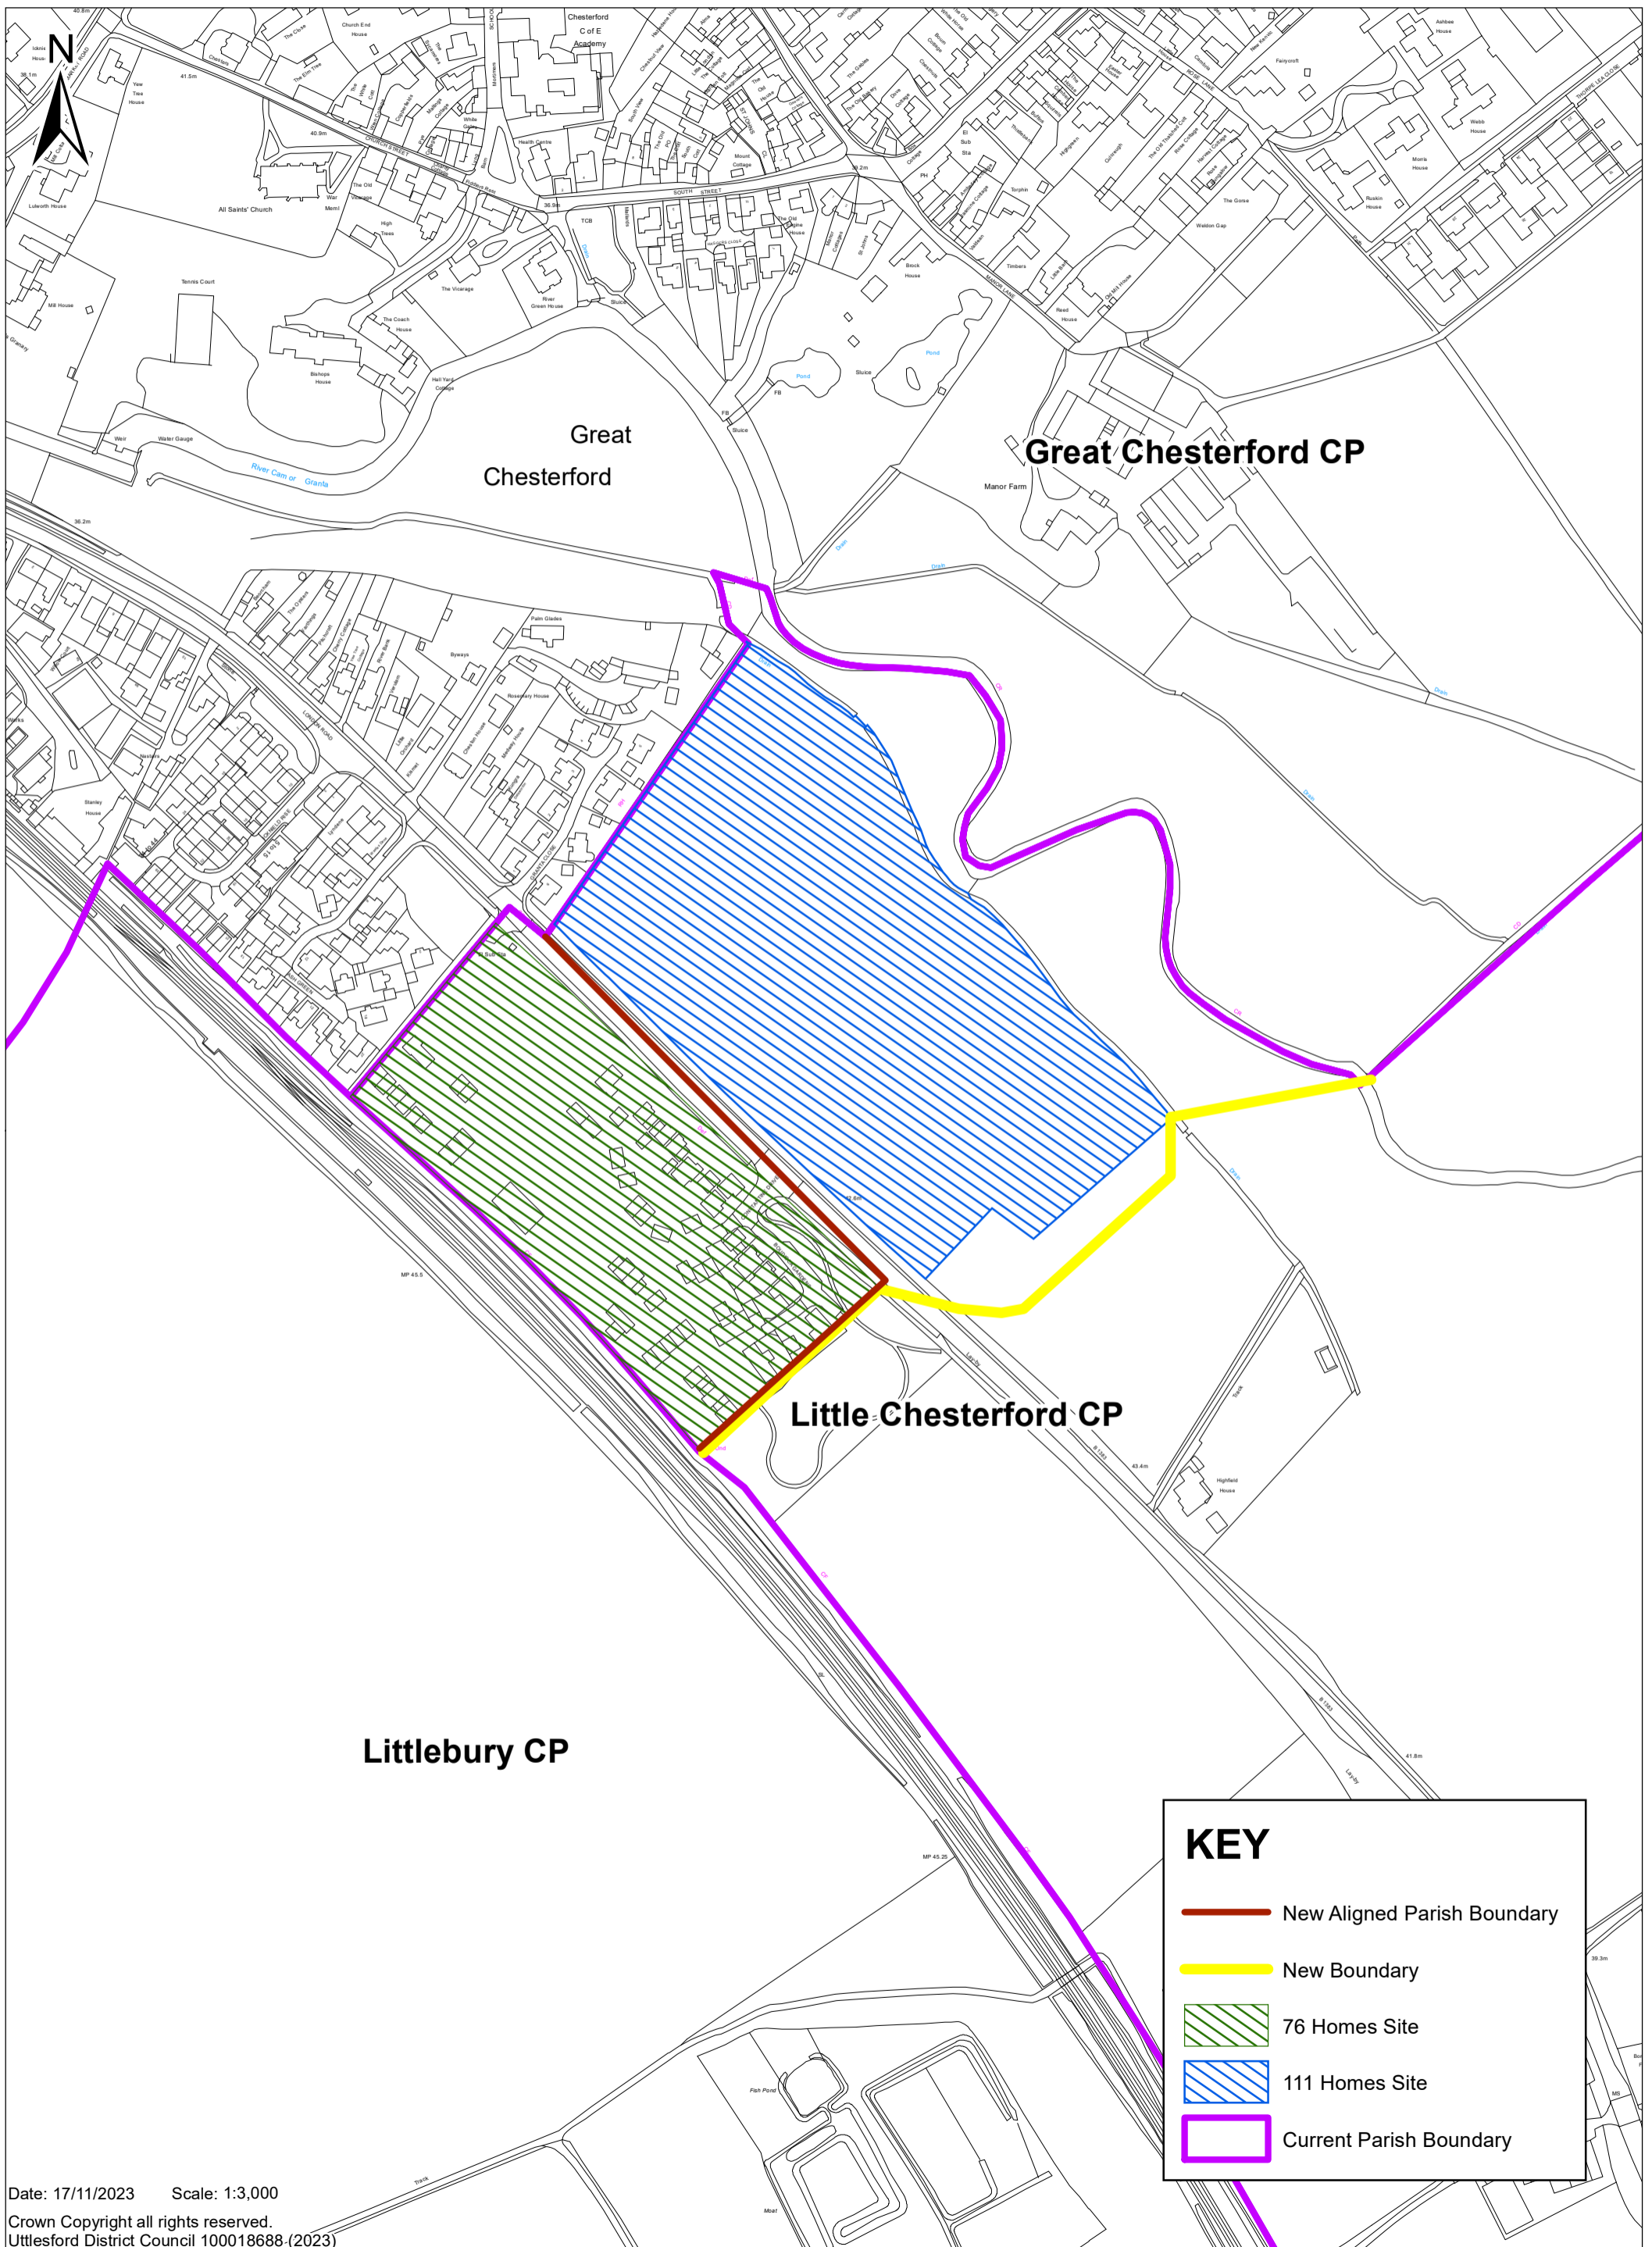

Proposed Parish Boundary Amendment between Great and Little Chesterford

KEY

-  New Aligned Parish Boundary
-  New Boundary
-  76 Homes Site
-  111 Homes Site
-  Current Parish Boundary